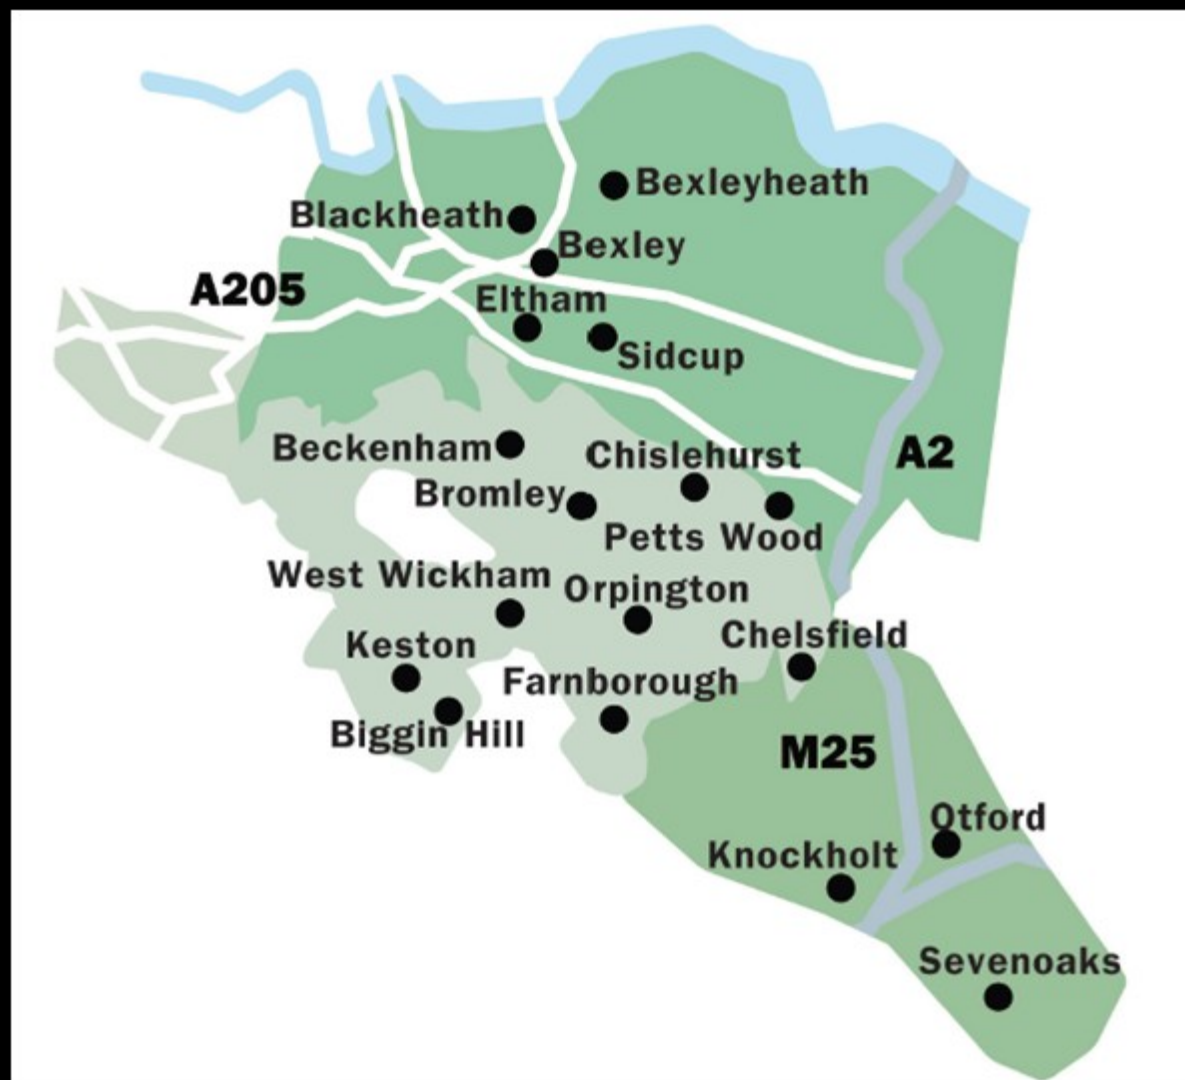

Distribution Areas

Limited Edition is the unrivalled lifestyle magazine for your local area and is published monthly, in full colour and delivered to affluent homes, in Bromley, Chislehurst, Bexley, Beckenham, Hayes, Orpington, Sevenoaks, West Wickham, Sidcup, Eltham and Blackheath.

Post Code	Area	Total
BR1	Bickley, Sundridge Park, Bromley North	2,886
BR2	Shortlands, Keston/Keston Park, Bromley Common, Hayes, Bromley South	4,004
BR3	Eden Park, Beckenham Palace Park	1,336
BR4	Park Langley, West Wickham, Coney Hall	3,648
BR5	Petts Wood	2,707
BR6	Orpington/Knoll Rise, Orpington South, Farnborough Village, Farnborough Park, Darrick Wood, Chelsfield Park, Green Street Green	4,362
BR7	Chislehurst	3,412
DA14/15	Sidcup	812
DA5/6	Old Bexley, Joydens Wood, Bexley, Danson Park	2,997
SE3/SE9	Blackheath, Eltham, New Eltham	2,334
TN13/14	Sevenoaks	1,502